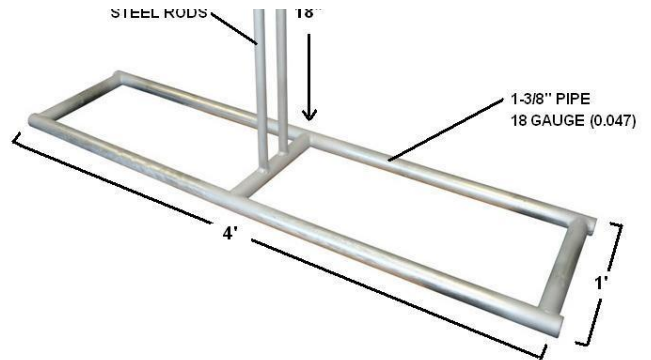

# TEMPORARY PANELS

Half-Bent Frame w/  
Welded Bottom

\*CUSTOM SIZES AVAILABLE

**PANEL  
STANDS**

**Capitol**  
WHOLESALE FENCE COMPANY, INC.  
capitolwholesale.com

Project:	
Site Location:	
Submitted By:	Date: